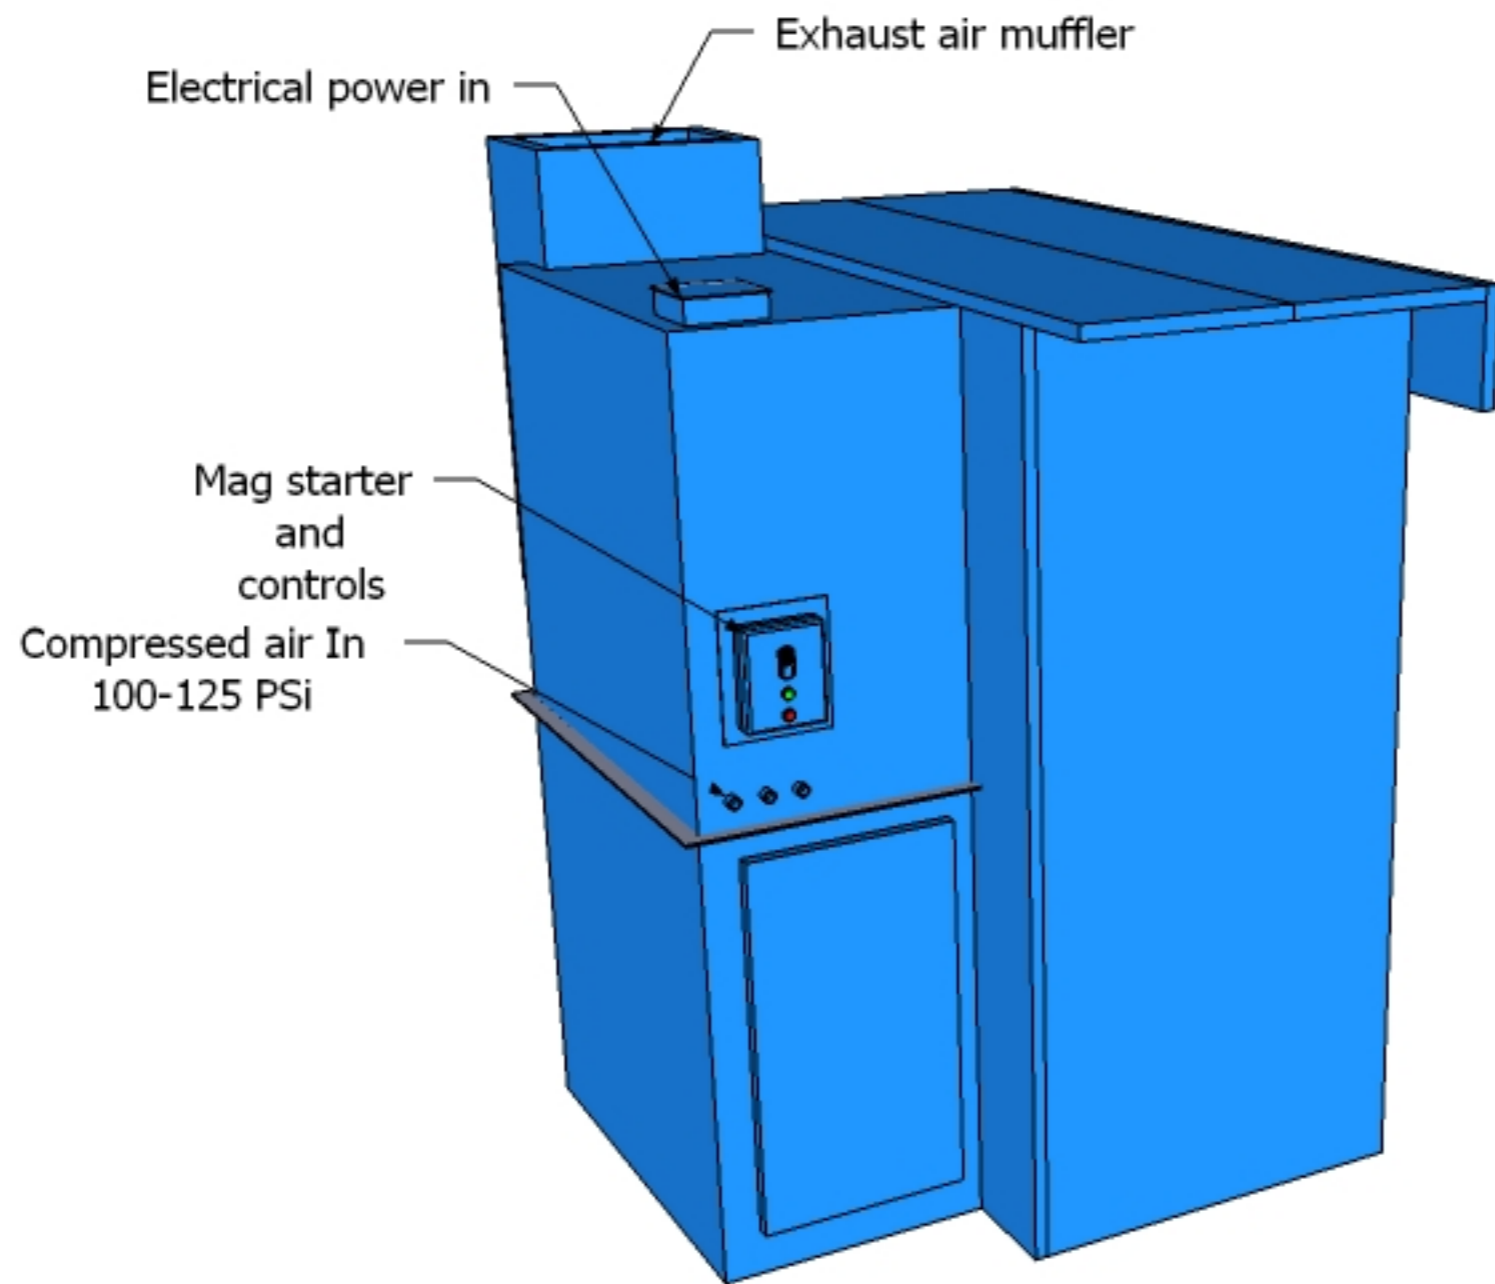

Basic Machine

6 ft wide **36" Deep**

1 - 12" extensions

7 ft wide **36" Deep**

2 - 12" extensions

8 ft wide **36" Deep**

With 1 -24" Extension

8 ft wide **60" Deep**

With 2 -24" Extension

8 ft wide **84" Deep**

2 -- 16" x 34" Cartridge filters
99.95% efficiency at .5 micron

Dust Drawer