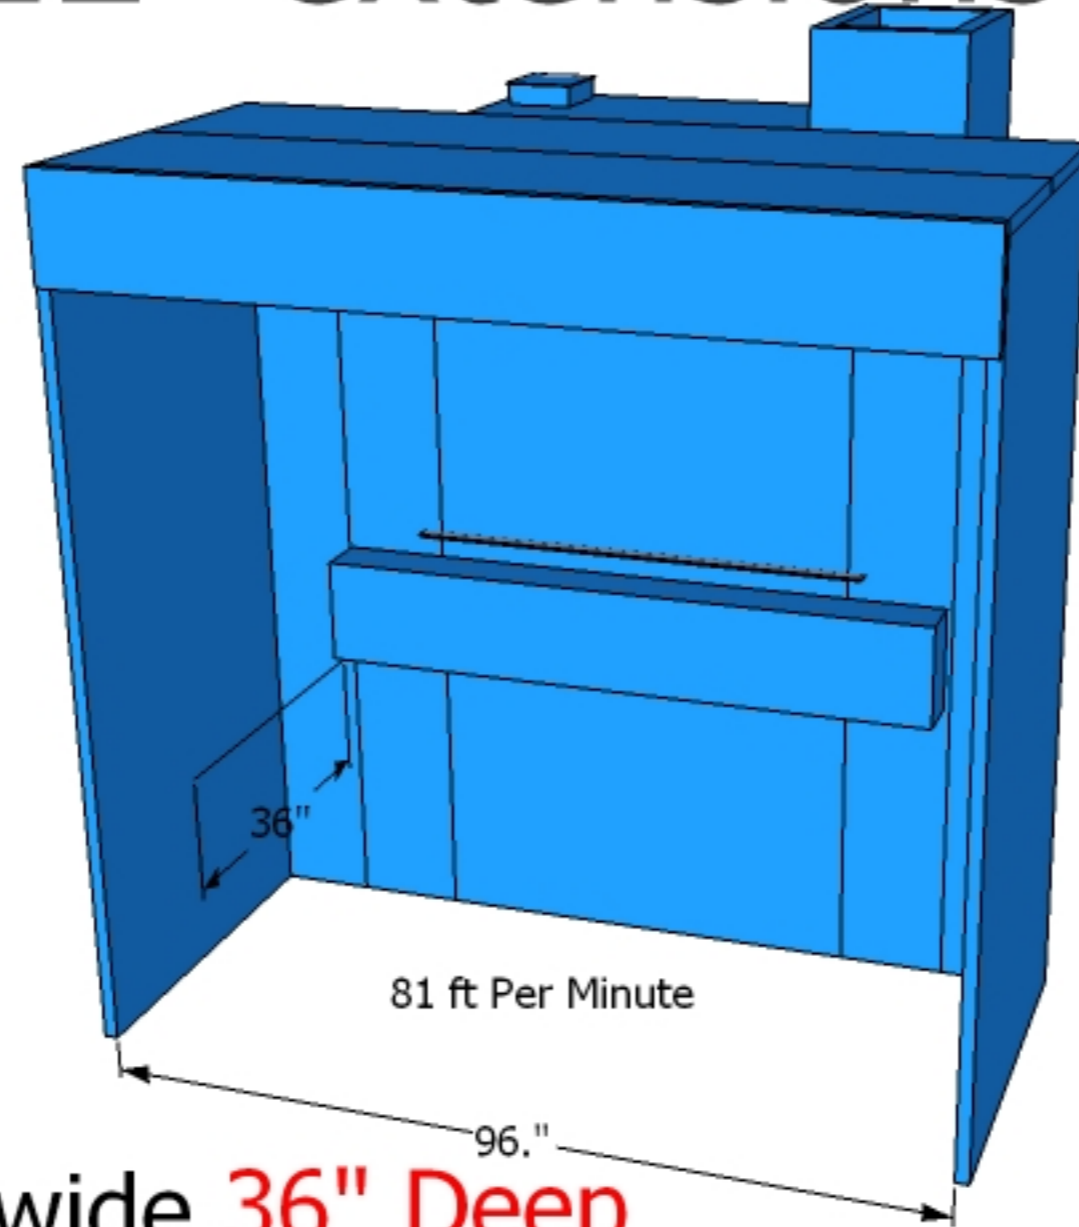

Basic Machine

6 ft wide **36" Deep**

1 - 12" extensions

7 ft wide **36" Deep**

2 - 12" extensions

8 ft wide **36" Deep**

With 1 -24" Extension

8 ft wide **60" Deep**

With 2 -24" Extension

8 ft wide **84" Deep**

2 -- 16" x 34" Cartridge filters
99.95% efficiency at .5 micron

Dust Drawer