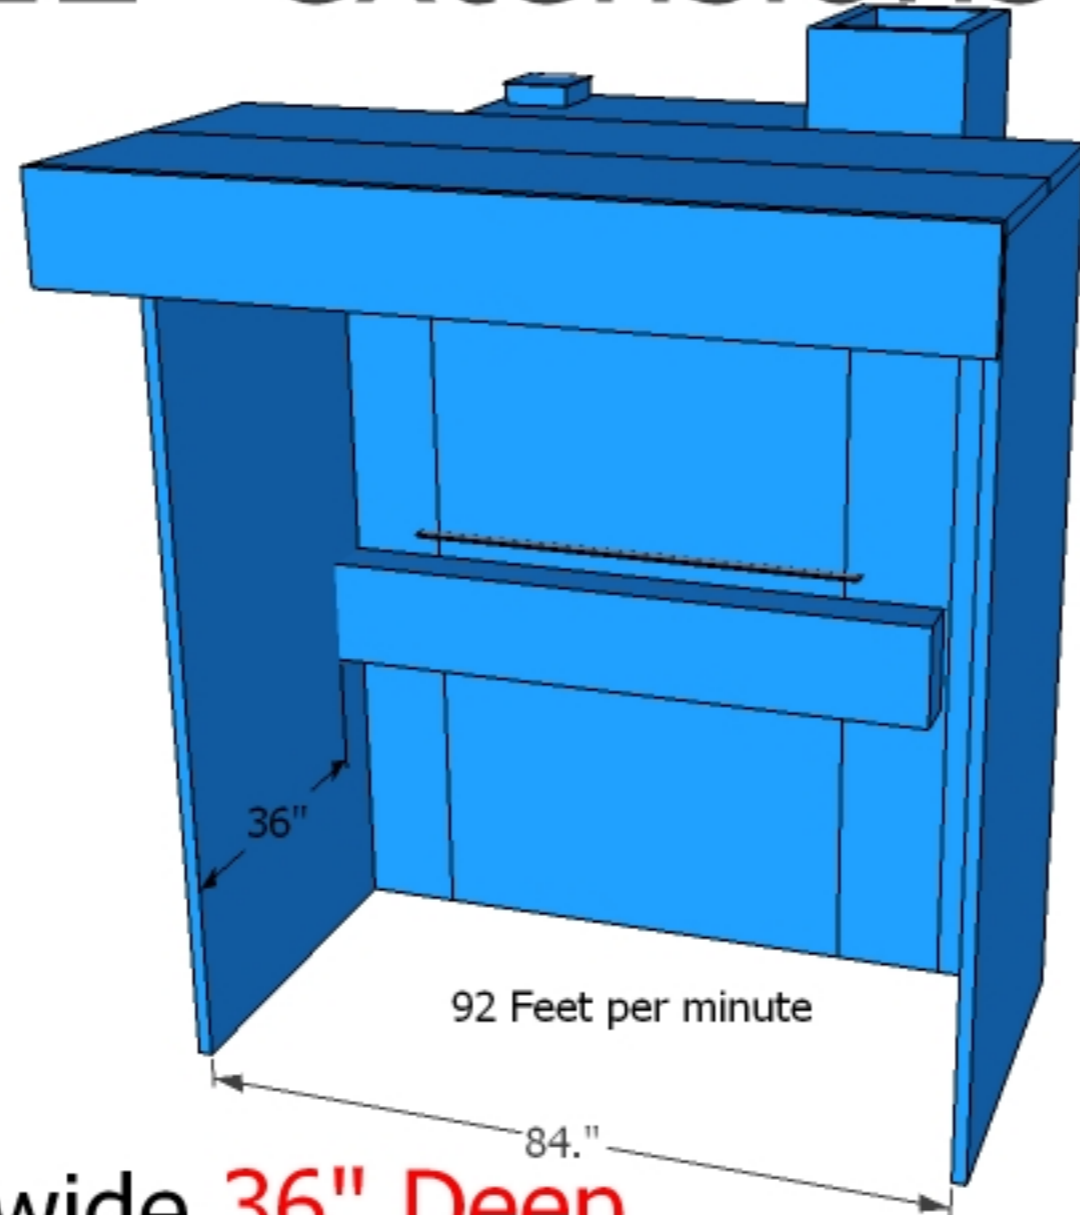

Basic Machine

6 ft wide **36" Deep**

1 - 12" extensions

7 ft wide **36" Deep**

2 - 12" extensions

8 ft wide **36" Deep**

With 1 -24" Extension

8 ft wide **60" Deep**

With 2 -24" Extension

8 ft wide **84" Deep**

2 -- 16" x 34" Cartridge filters
99.95% efficiency at .5 micron

Dust Drawer