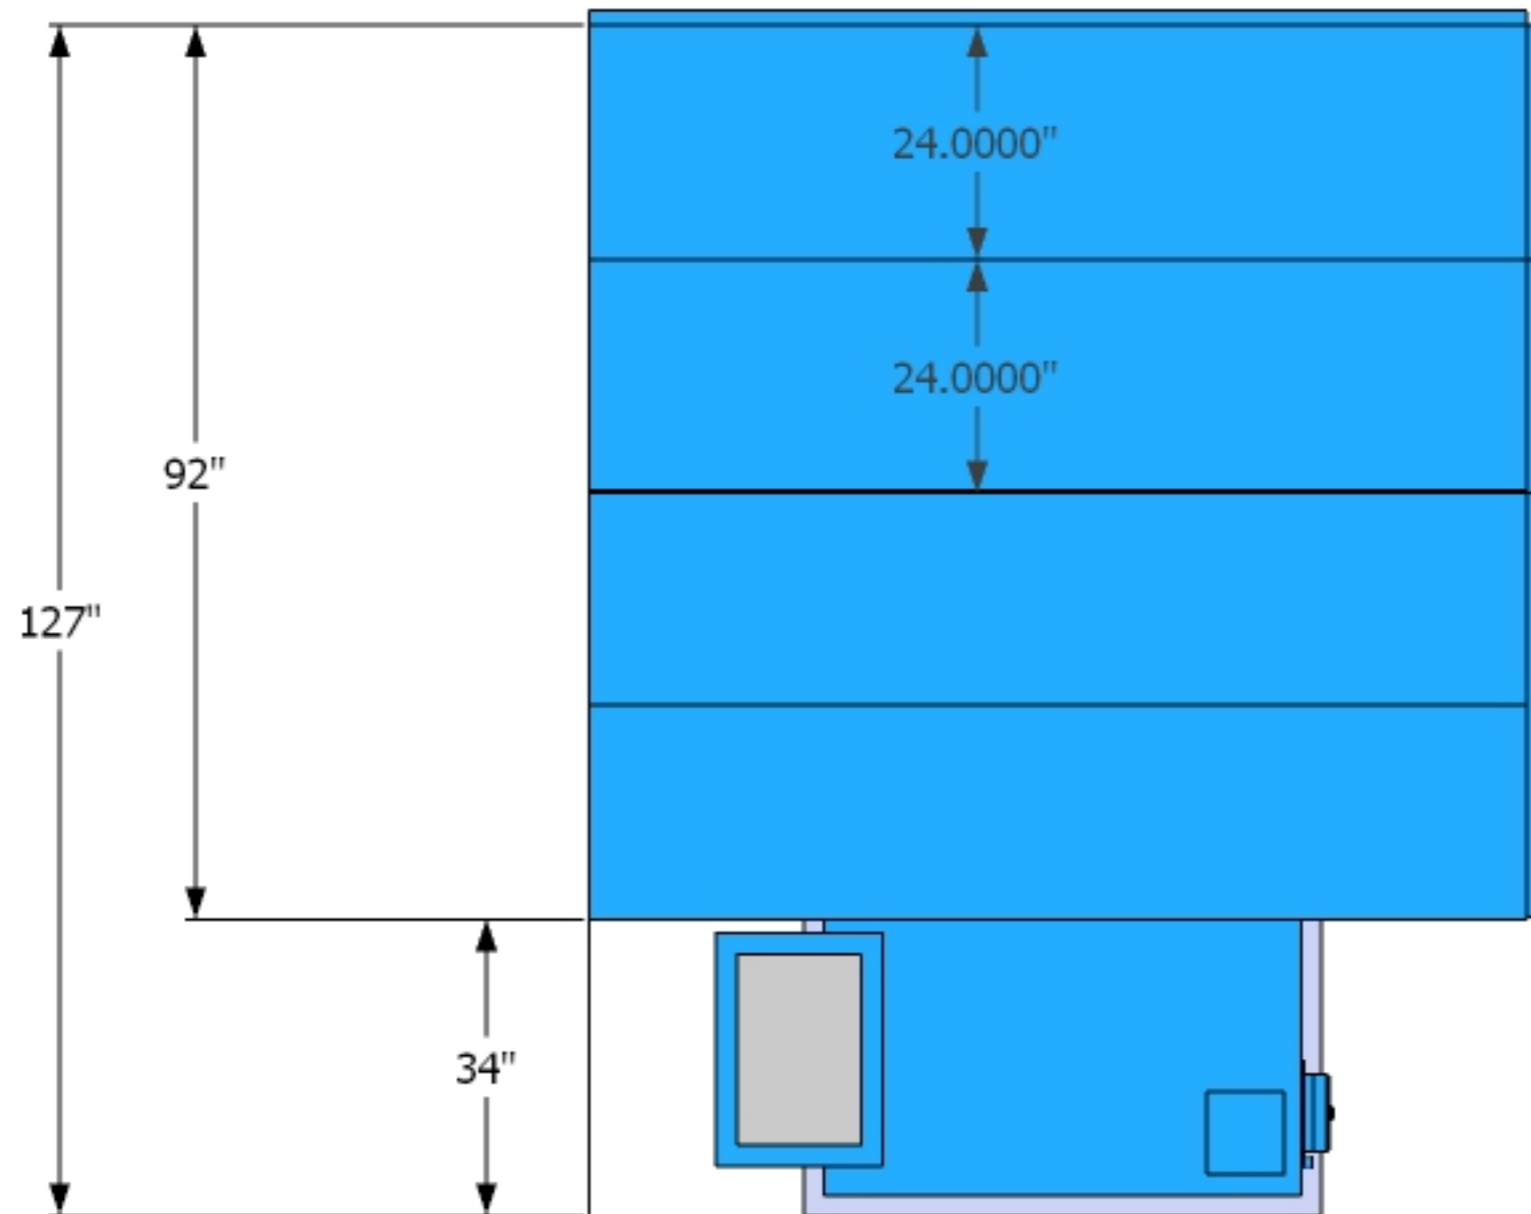

Basic Machine

6 ft wide **36" Deep**

1 - 12" extensions

7 ft wide **36" Deep**

2 - 12" extensions

8 ft wide **36" Deep**

With 1 -24" Extension

8 ft wide **60" Deep**

With 2 -24" Extension

8 ft wide **84" Deep**

2 -- 16" x 34" Cartridge filters
99.95% efficiency at .5 micron

Dust Drawer