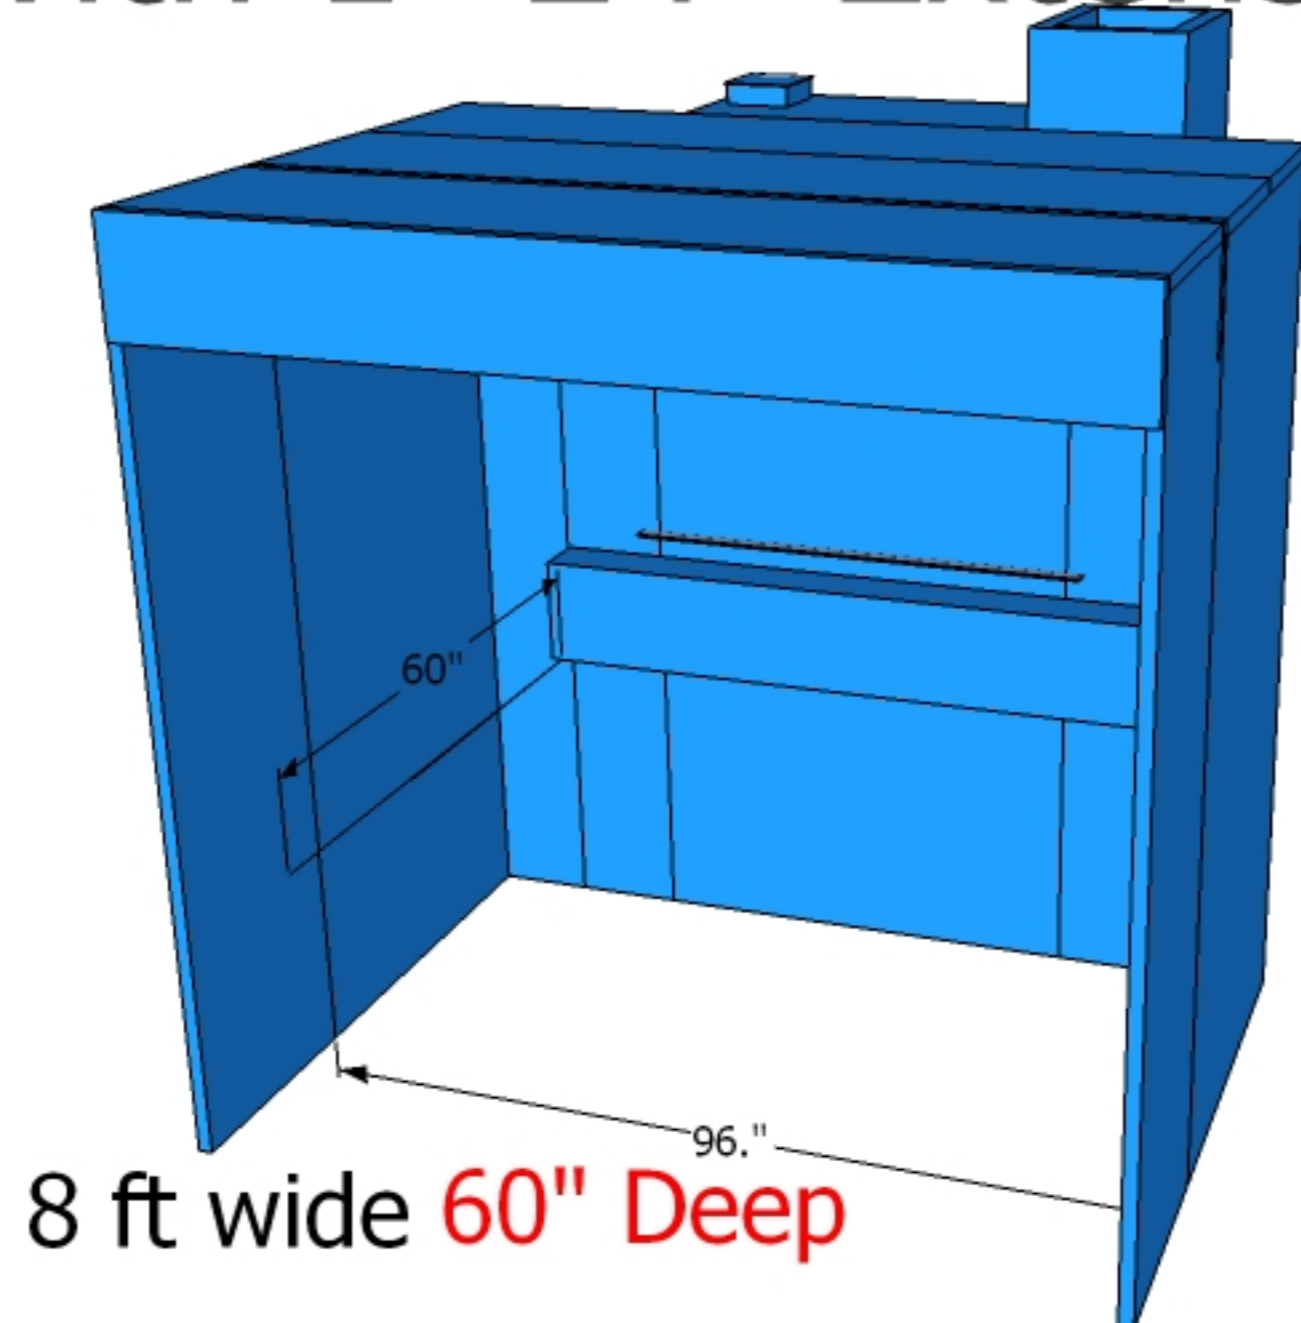

Basic Machine

6 ft wide **36" Deep**

1 - 12" extensions

7 ft wide **36" Deep**

2 - 12" extensions

8 ft wide **36" Deep**

With 1 -24" Extension

8 ft wide **60" Deep**

With 2 -24" Extension

8 ft wide **84" Deep**

2 -- 16" x 34" Cartridge filters
99.95% efficiency at .5 micron

Dust Drawer