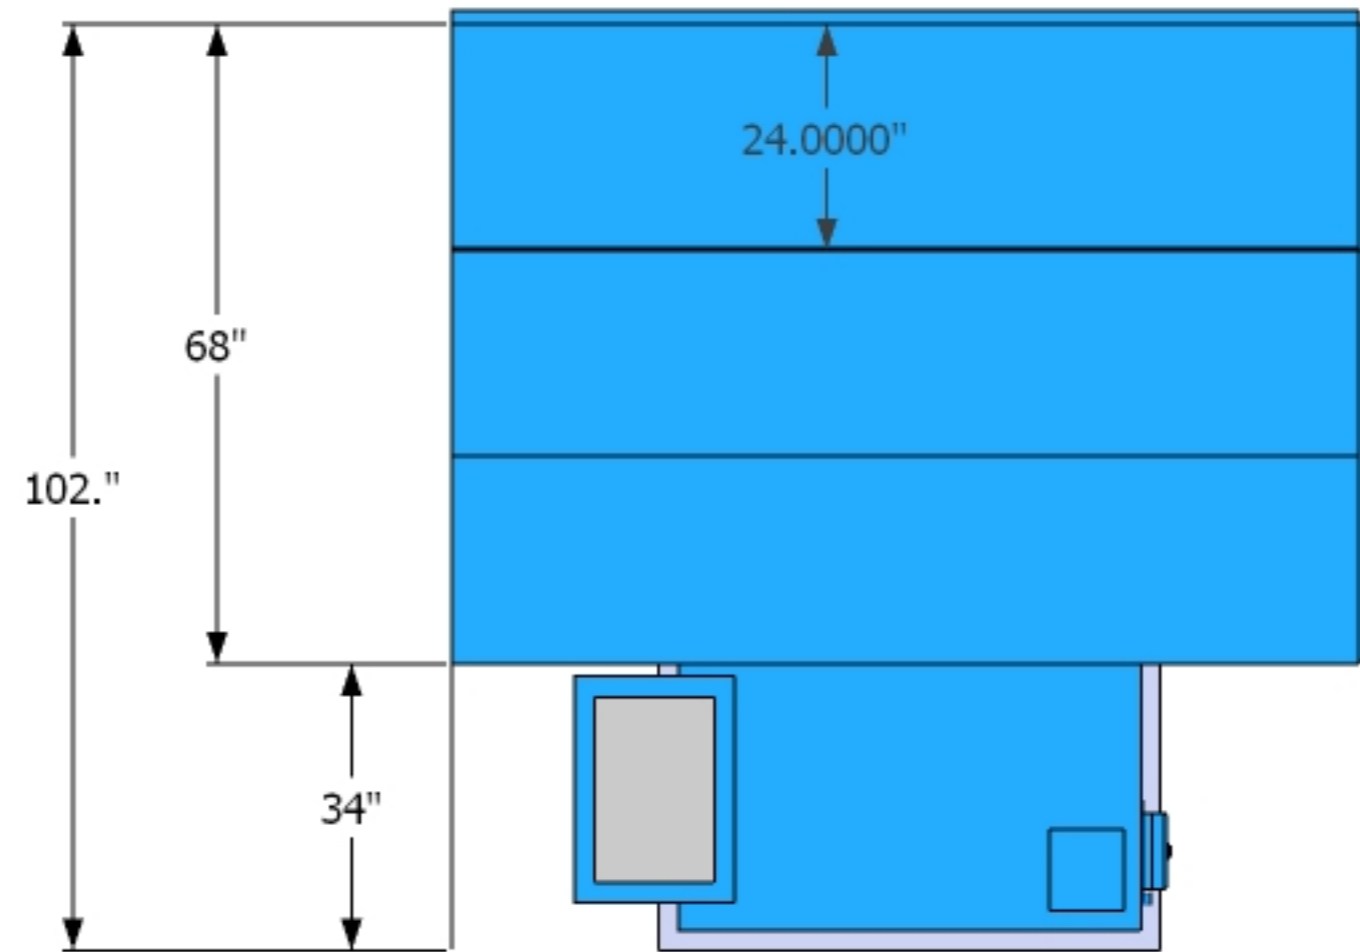

Basic Machine

6 ft wide **36" Deep**

1 - 12" extensions

7 ft wide **36" Deep**

2 - 12" extensions

8 ft wide **36" Deep**

With 1 -24" Extension

8 ft wide **60" Deep**

With 2 -24" Extension

8 ft wide **84" Deep**

2 -- 16" x 34" Cartridge filters
99.95% efficiency at .5 micron

Dust Drawer