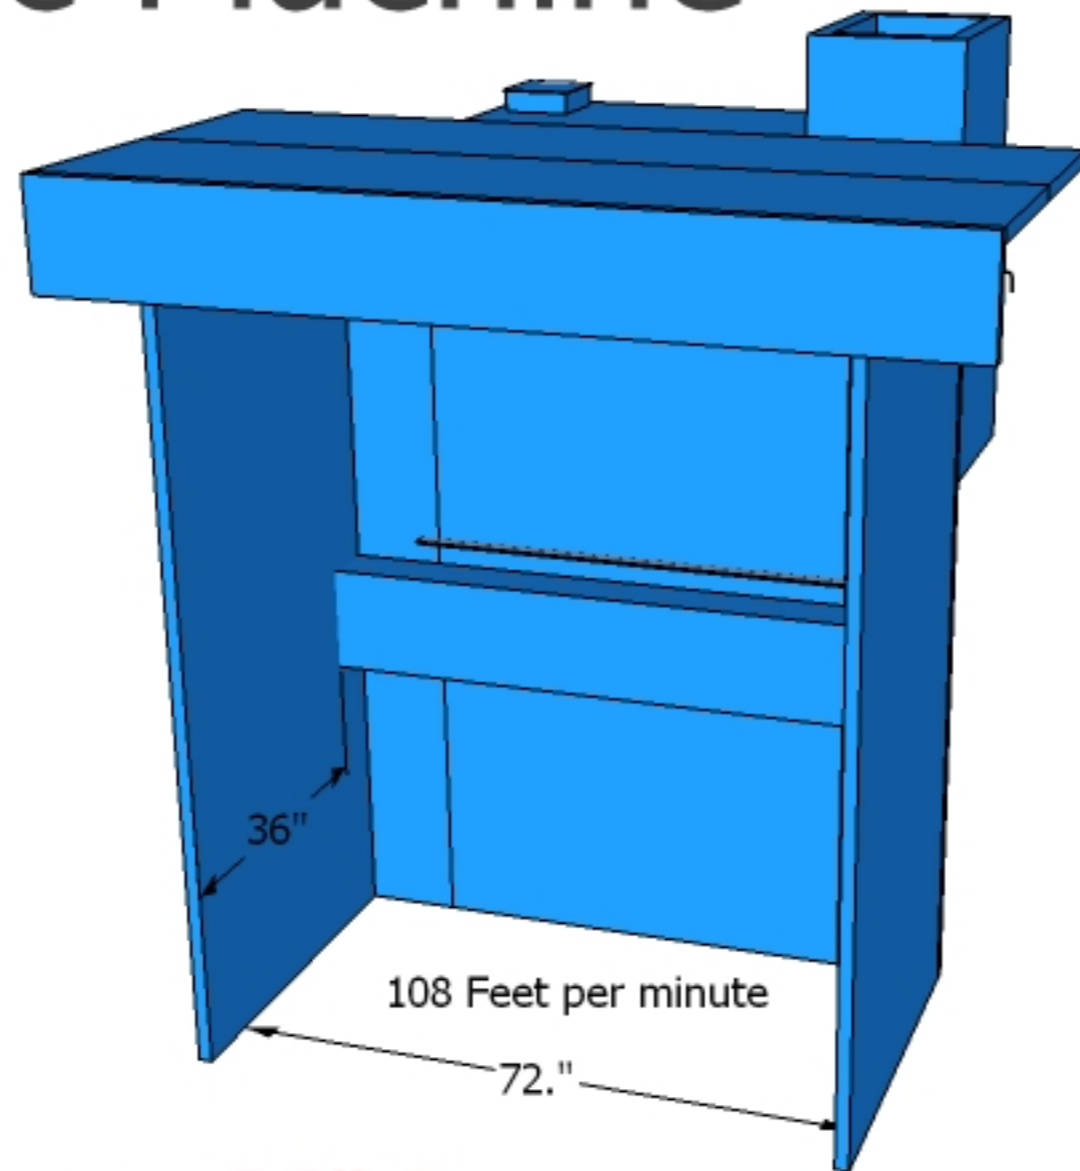

Basic Machine

6 ft wide **36" Deep**

1 - 12" extensions

7 ft wide **36" Deep**

2 - 12" extensions

8 ft wide **36" Deep**

With 1 -24" Extension

8 ft wide **60" Deep**

With 2 -24" Extension

8 ft wide **84" Deep**

2 -- 16" x 34" Cartridge filters
99.95% efficiency at .5 micron

Dust Drawer