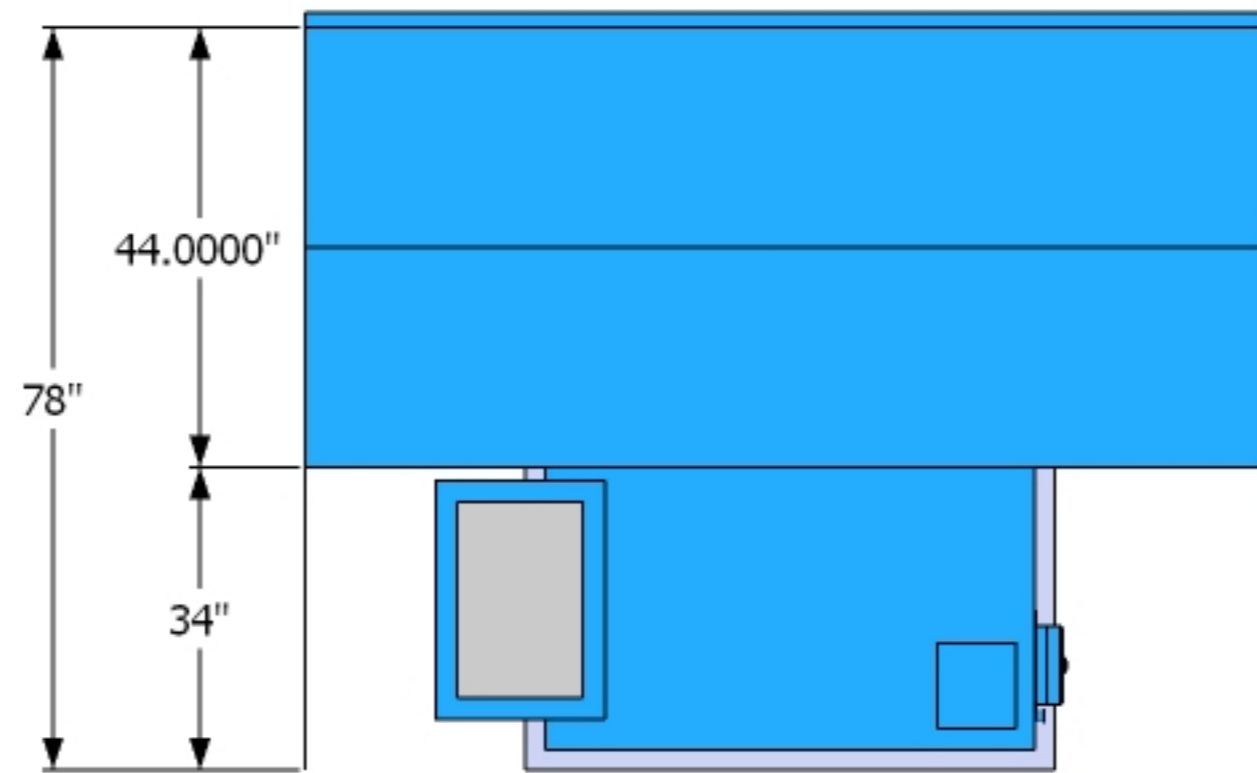

Basic Machine

6 ft wide **36" Deep**

1 - 12" extensions

7 ft wide **36" Deep**

2 - 12" extensions

8 ft wide **36" Deep**

With 1 -24" Extension

8 ft wide **60" Deep**

With 2 -24" Extension

8 ft wide **84" Deep**

2 -- 16" x 34" Cartridge filters
99.95% efficiency at .5 micron

Dust Drawer