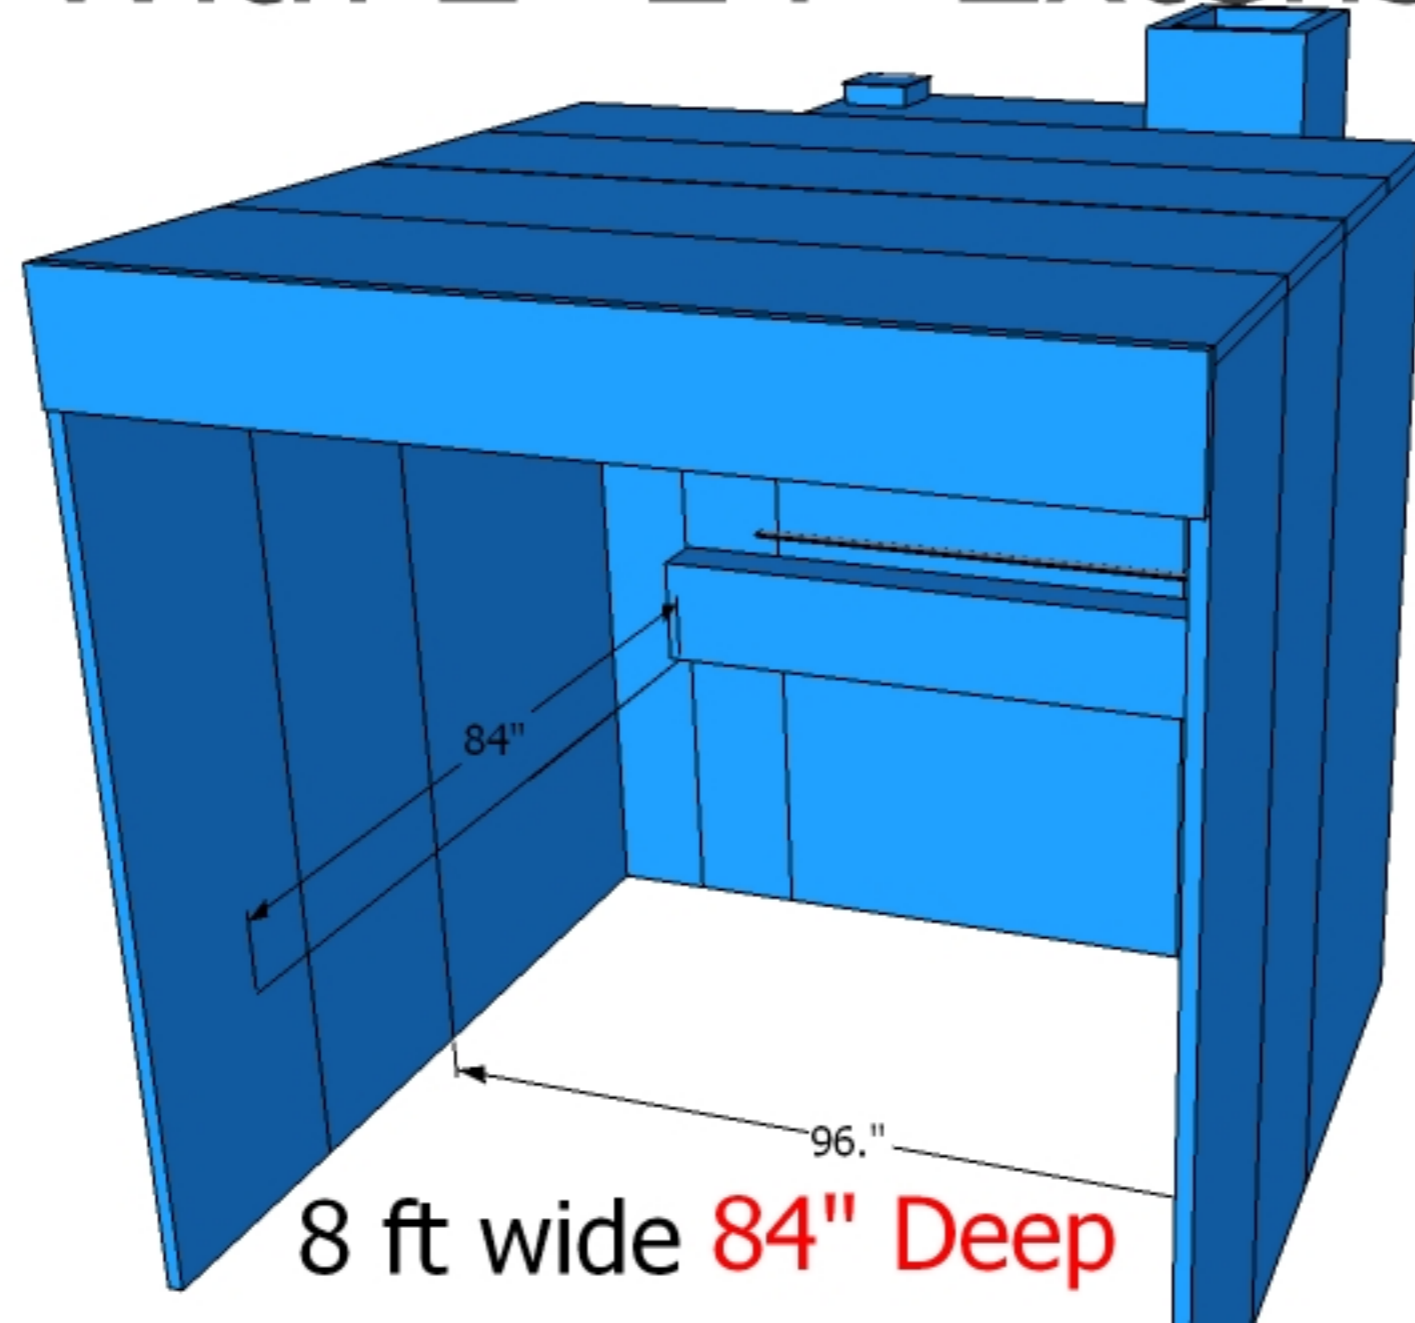

Basic Machine

6 ft wide **36" Deep**

1 - 12" extensions

7 ft wide **36" Deep**

2 - 12" extensions

8 ft wide **36" Deep**

With 1 -24" Extension

8 ft wide **60" Deep**

With 2 -24" Extension

8 ft wide **84" Deep**

2 -- 16" x 34" Cartridge filters
99.95% efficiency at .5 micron

Dust Drawer