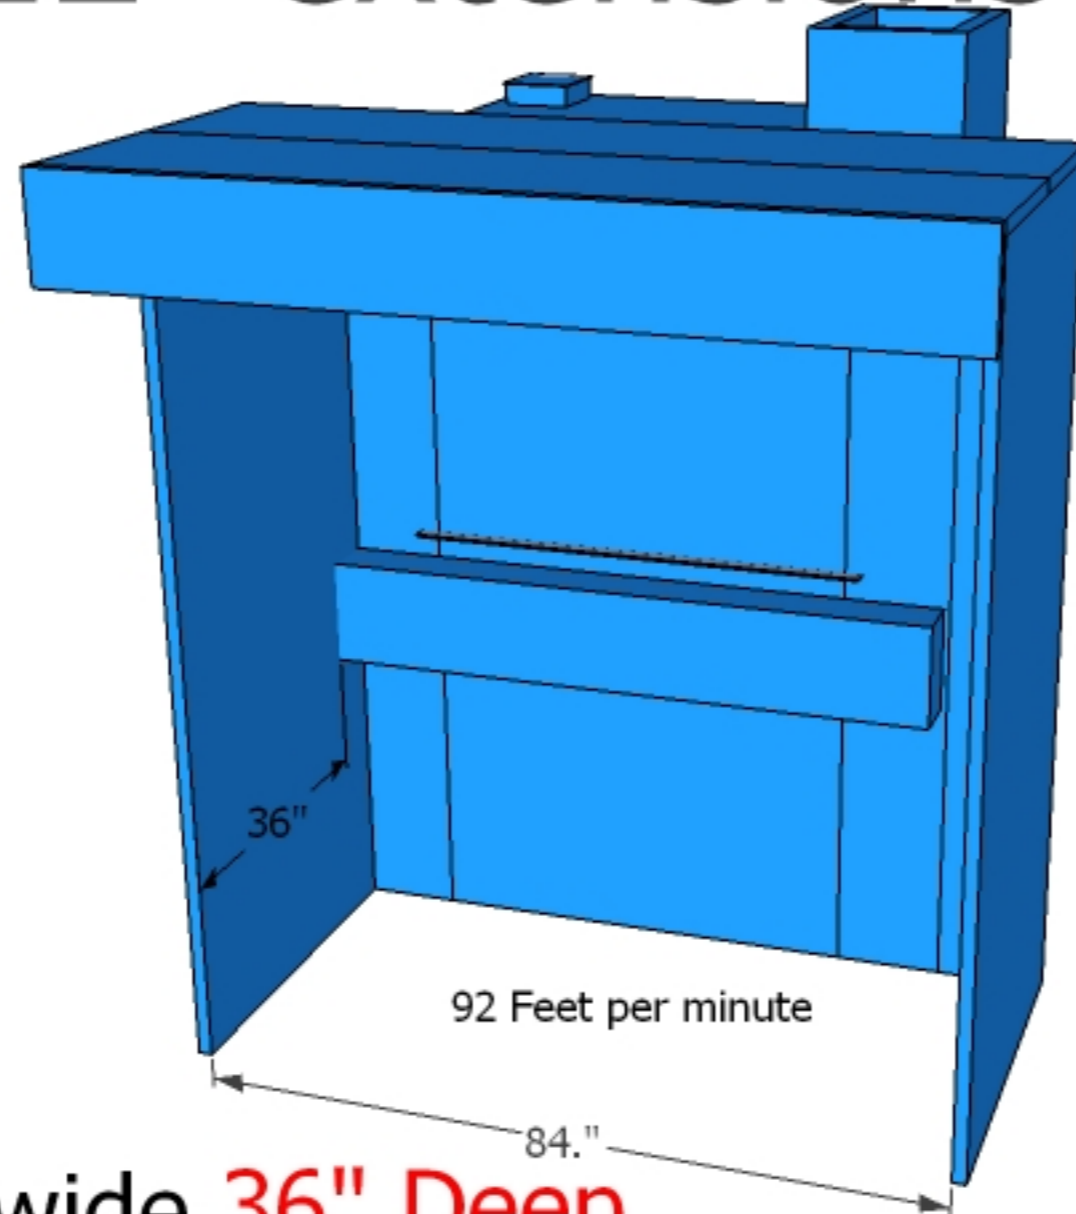

Basic Machine

6 ft wide **36" Deep**

1 - 12" extensions

7 ft wide **36" Deep**

2 - 12" extensions

8 ft wide **36" Deep**

With 1 -24" Extension

8 ft wide **60" Deep**

With 2 -24" Extension

8 ft wide **84" Deep**

2 -- 16" x 34" Cartridge filters
99.95% efficiency at .5 micron

Dust Drawer