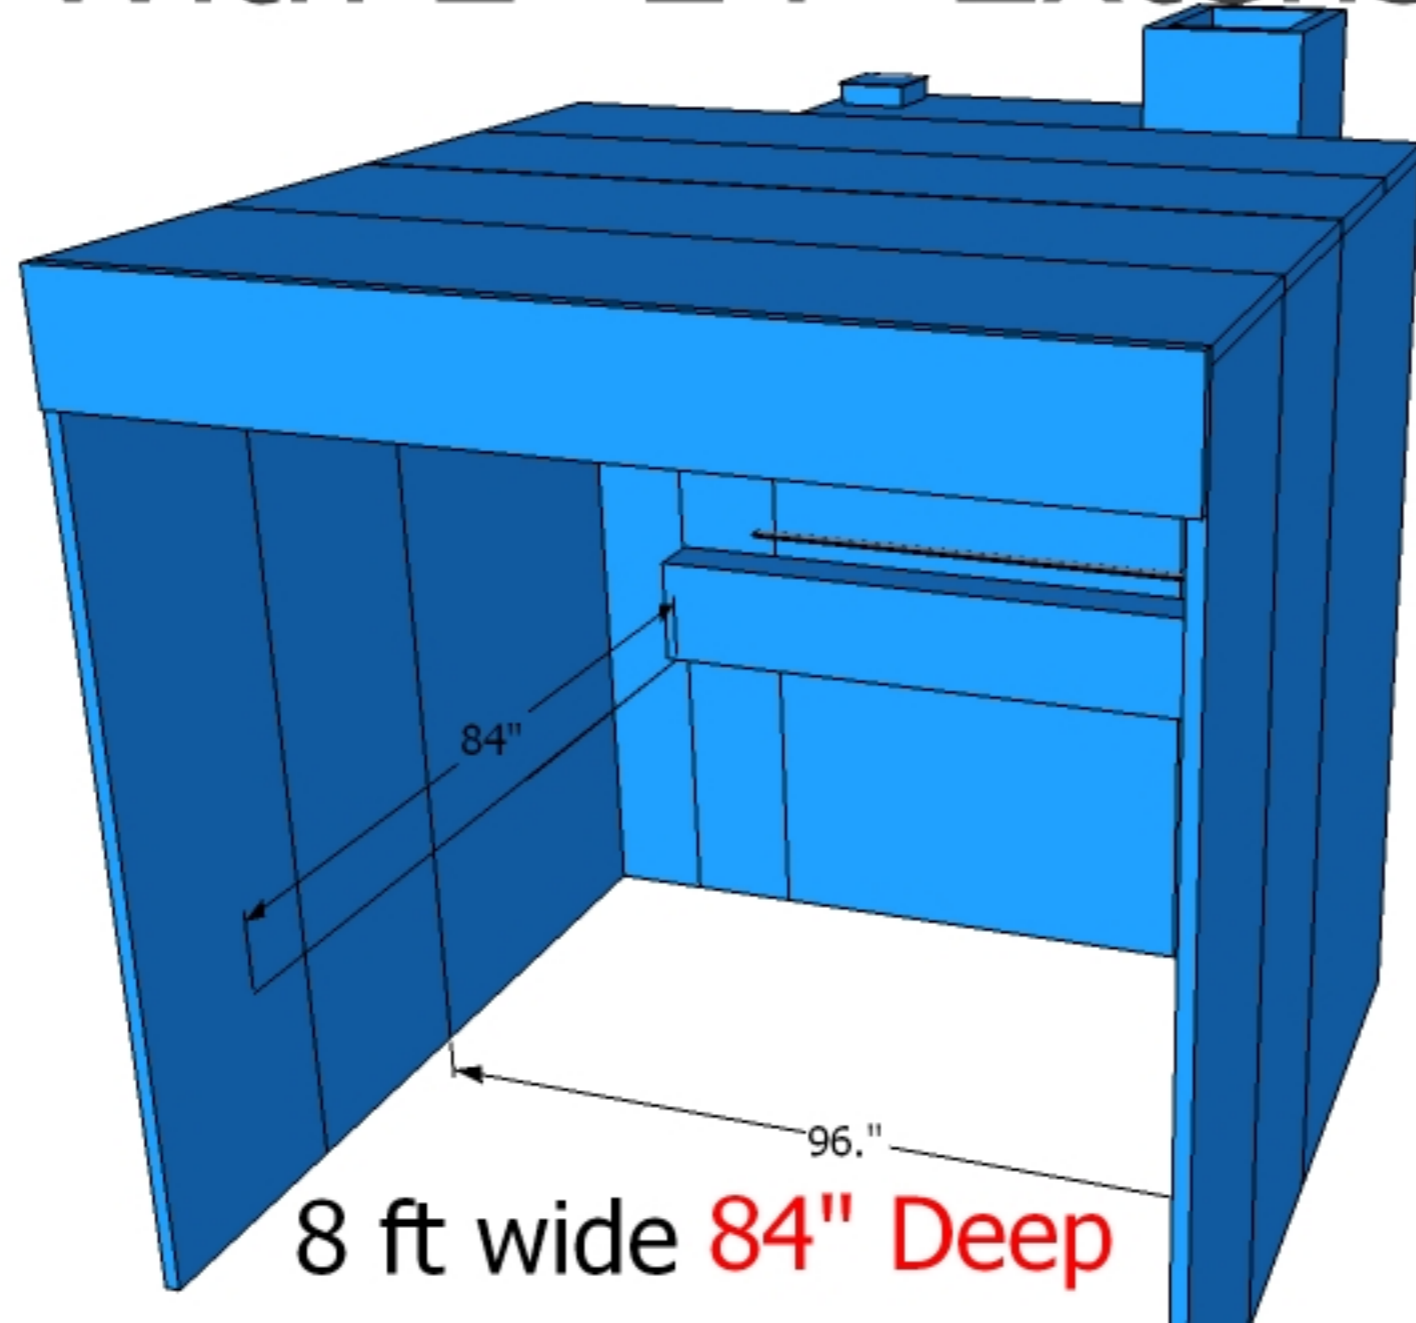

Basic Machine

6 ft wide **36" Deep**

1 - 12" extensions

7 ft wide **36" Deep**

2 - 12" extensions

8 ft wide **36" Deep**

With 1 -24" Extension

8 ft wide **60" Deep**

With 2 -24" Extension

8 ft wide **84" Deep**

2 -- 16" x 34" Cartridge filters
99.95% efficiency at .5 micron

Dust Drawer