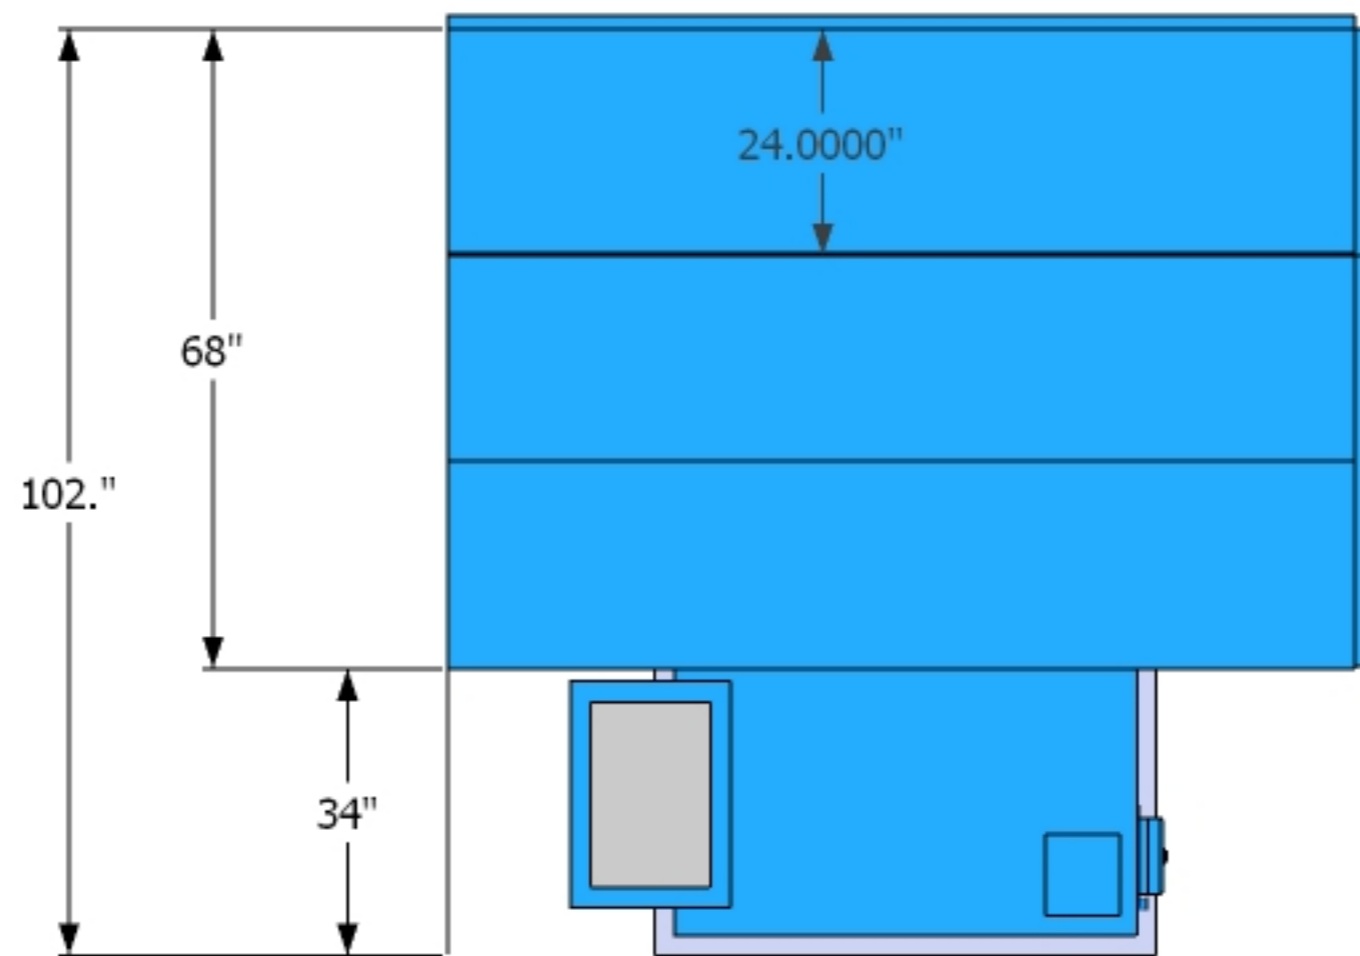

Basic Machine

6 ft wide **36" Deep**

1 - 12" extensions

7 ft wide **36" Deep**

2 - 12" extensions

8 ft wide **36" Deep**

With 1 -24" Extension

8 ft wide **60" Deep**

With 2 -24" Extension

8 ft wide **84" Deep**

2 -- 16" x 34" Cartridge filters
99.95% efficiency at .5 micron

Dust Drawer