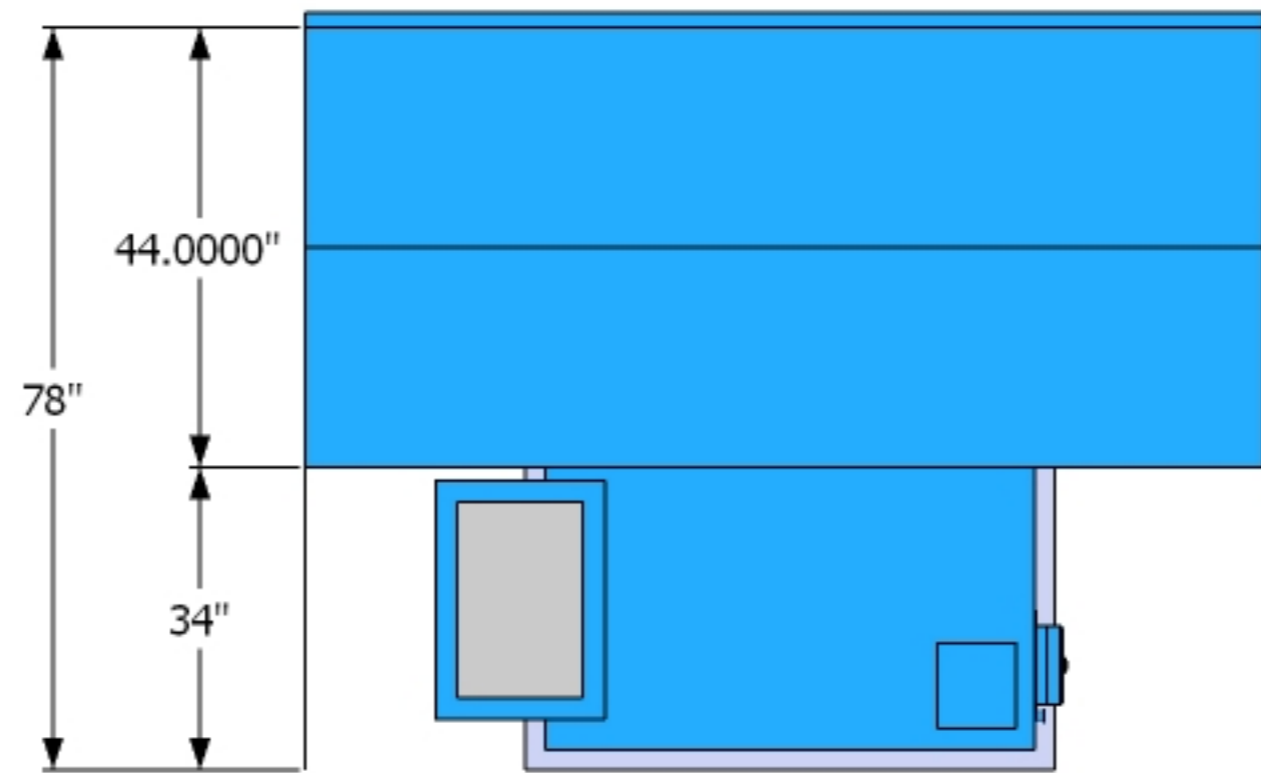

Basic Machine

6 ft wide **36" Deep**

1 - 12" extensions

7 ft wide **36" Deep**

2 - 12" extensions

8 ft wide **36" Deep**

With 1 -24" Extension

8 ft wide **60" Deep**

With 2 -24" Extension

8 ft wide **84" Deep**

2 -- 16" x 34" Cartridge filters
99.95% efficiency at .5 micron

Dust Drawer